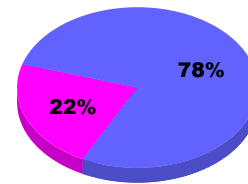

YTD Status Quo Clubs 2011-2012

Status Quo Clubs Compared to Status Quo Members

Legend: Status Quo Clubs (Cyan), Total Status Quo Members (Green)

MEMBERSHIP

Membership Results
2011-2012

Membership
2010-2011

Month	Net Memb Goal	Actual New Memb	Actual Dropped Memb	Gain/Loss of Memb	Gain/Loss of Memb
Jul/Aug/Sep		11	-21	-10	9
Totals		11	-21	-10	9

Membership Results 2011-2012

Goal, New, Dropped, Gain/Loss

Legend: Goal (Cyan), Actual (Green), Dropped (Yellow), Gain Loss (Magenta)

Comparison of Membership Gain/Loss

Current Year Compared to the Previous Year

Legend: Current Year (Cyan), Previous Year (Green)

Gender Comparison 2011-2012

Jul/Aug/Sep

Legend: Male (Blue), Female (Magenta)